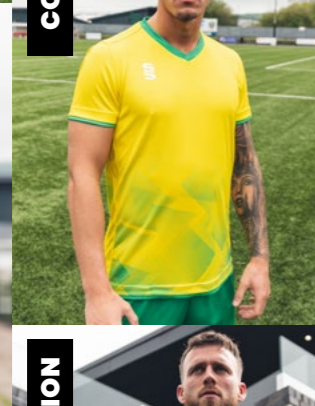

EVOLUTION

Outfield & Goalkeeper
available in both
Long & Short
Sleeve

Fast Track Design Range

Mens and Womens bespoke football shirts. Choose:

- 1). Inter
- 2). Premier
- 3). Strike
- 4). Vapour
- 5). Copa
- 6). Evolution
- 7). Precision

Compliment your design with our stock range of shorts and socks, see page 34.

The following pages show each of the designs as **Short Sleeve Outfield** and **Long Sleeve Goalkeeper** in a selection of colour options.

For more details and how to order, please see page 2.

MAKE YOUR KIT STAND OUT!

The Range has been created with you in mind, **INCLUDING** the option too add your:

- LOGO/S • CLUB CREST/S • NAMES
- NUMBER/S • SPONSOR/S

As many or as few as you'd prefer in a limitless range of colours.

• 7 Designs • Outfield & Goalkeeper • In a range of colours

ADD YOUR LOGO'S, NAMES, NUMBERS & SPONSORS