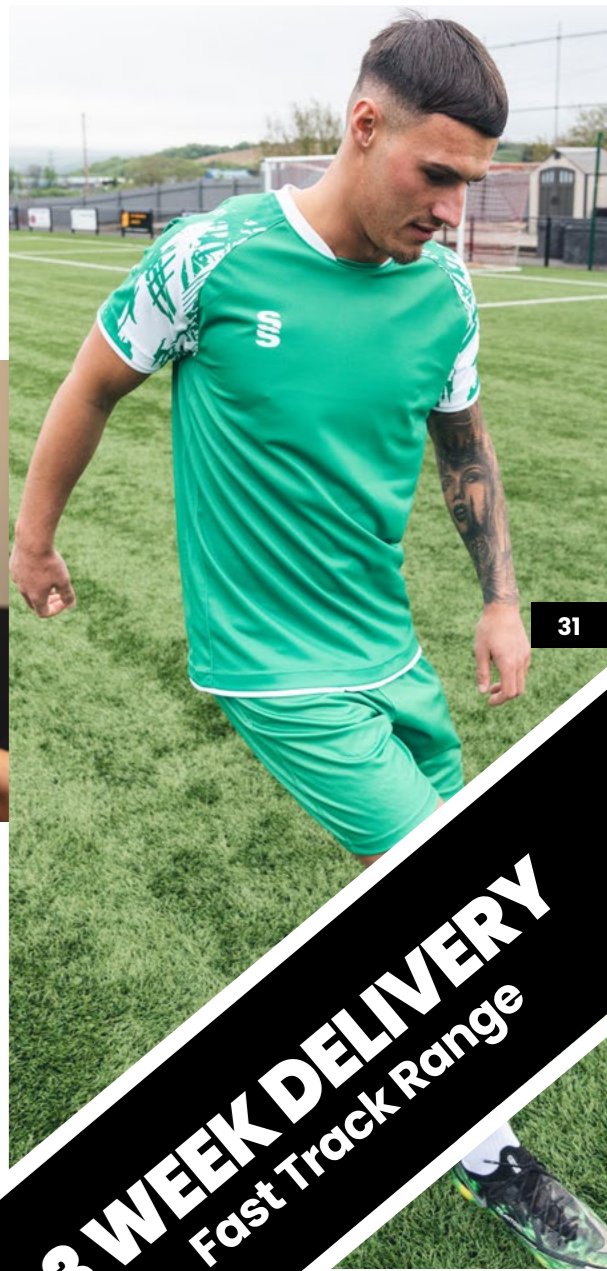

**3 WEEK DELIVERY**  
 Fast Track Range

All items available in sizes:

**MEN**

**WOMEN**

**UNISEX**

Emerald / White

Navy / White

Red / White