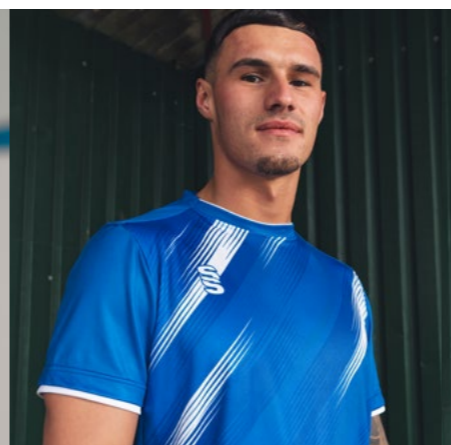

# 4. Vapour

SURRIDGE

**VAPOUR**  
ADD YOUR LOGO'S, NAMES, NUMBERS & SPONSORS

Outfield

Goalkeeper

**Outfield & Goalkeeper**  
available in both  
Long & Short Sleeve  
  
Compliment your design  
with our stock range  
of shorts and socks.

**3 WEEK DELIVERY**  
Fast Track Range

All items available in sizes:

**MEN**

**WOMEN**

**UNISEX**

Emerald / Black

Maroon / Sky

Maroon / White