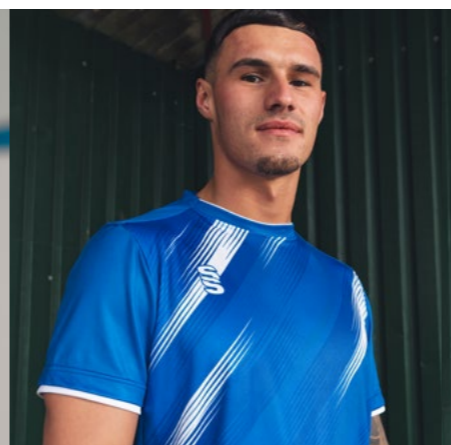

Compliment your design with our stock range of shorts and socks.

4. Vapour

SURRIDGE

VAPOUR
ADD YOUR LOGO'S, NAMES, NUMBERS & SPONSORS

Outfield

Goalkeeper

Outfield & Goalkeeper
available in both
Long & Short Sleeve

Compliment your design
with our stock range
of shorts and socks.

3 WEEK DELIVERY
Fast Track Range

All items available in sizes: **MEN** **WOMEN** **UNISEX**

Emerald / Black Maroon / Sky Maroon / White Navy / Sky Navy / White